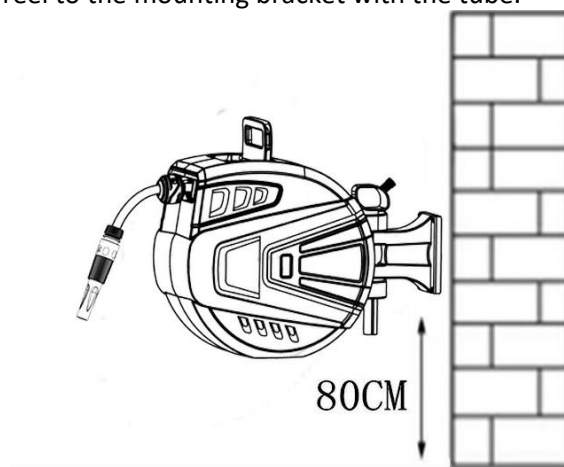

1. Drill 4x M6 holes to match the holes located in the mount seat.
2. Connect the hose reel to the mounting bracket with the tube.

It is recommended to install the mount seat 0.8 metre from the mount seat to floor.