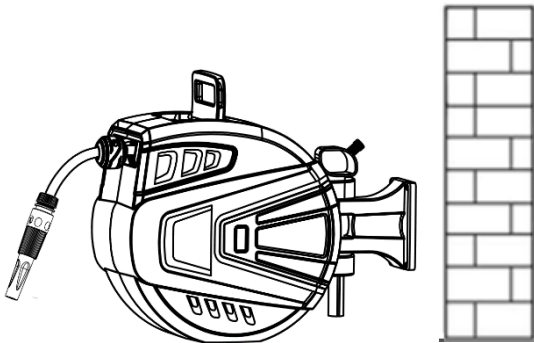

Please read and save these instructions. Read through this user's manual carefully before using this product. Protect yourself and others by observing all safety information, warnings and cautions. Failure to comply with instructions could result in personal injury and/or damage to product or property. Please retain instructions for future reference.

1. Safety Instructions

1.1 Explanation of the symbols

By means of a CE marking, it can be recognized that a product complies with the legal requirements of European legal standards and therefore may be traded within the European Community.

Warning! Read the safety instructions carefully. Failure to follow the safety precautions could result in serious injury or damage. Keep the operating instructions in a safe place.

2. Assembly

Fasten mount seat to the wall with screw.