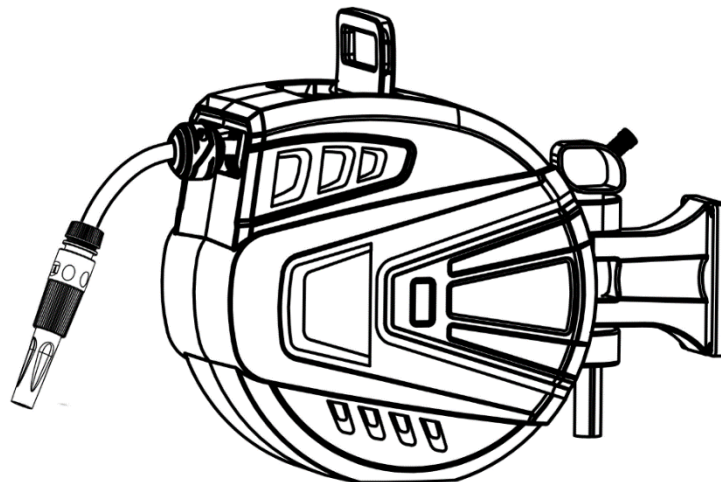

3. Use

1. Pull the hose, it has 2-3 lock positions every one meter.
2. Please don't pull at the hose when it has finished.