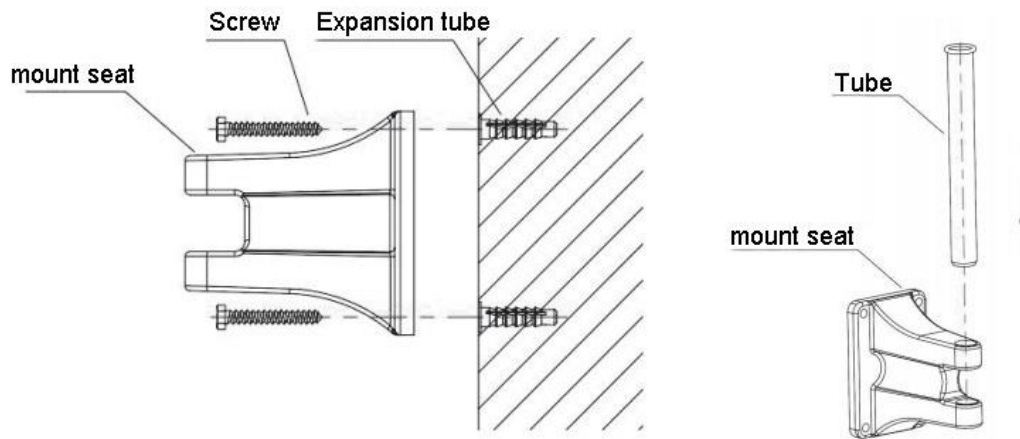

Warning! Read the safety instructions carefully. Failure to follow the safety precautions could result in serious injury or damage. Keep the operating instructions in a safe place.

2. Assembly

Fasten mount seat to the wall with screw.

1. Drill 4x M6 holes to match the holes located in the mount seat.
2. Connect the hose reel to the mounting bracket with the tube.

It is recommended to install the mount seat 0.8 metre from the mount seat to floor.