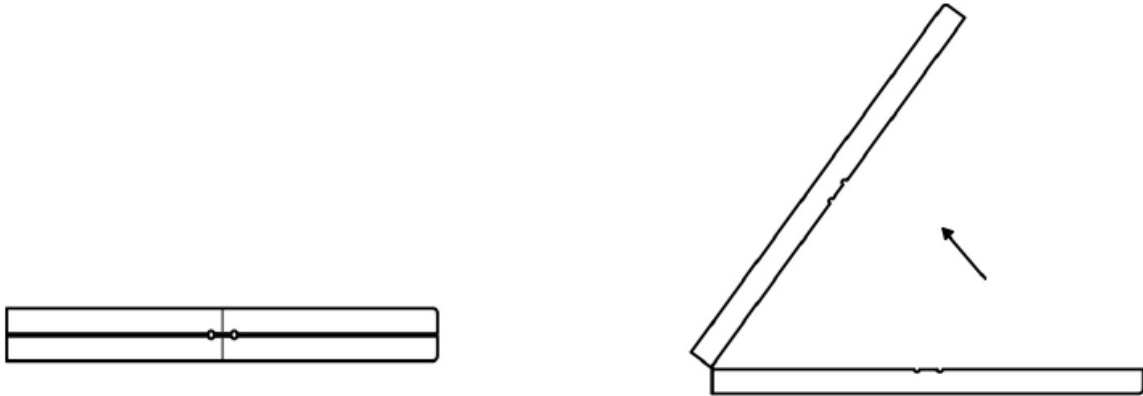

3. Assembly instructions

- Remove the ale-benches from the packaging. These are delivered folded up, so please place them face down on a clean, soft surface (such as a blanket and/or rug). Open the folded ale-bench (see pictures).