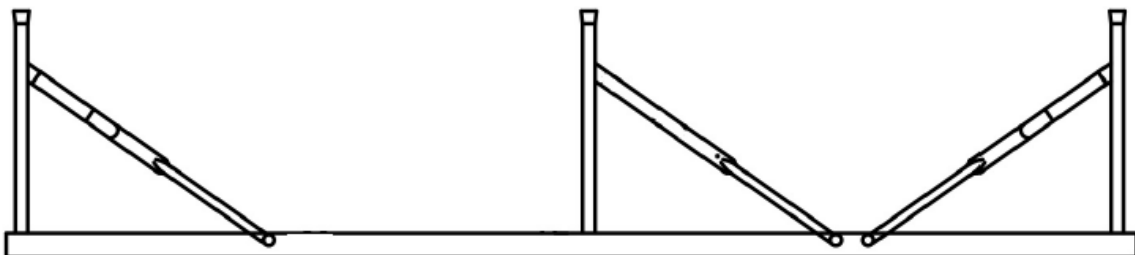

- Then pull the bench legs vertically up to the stop.