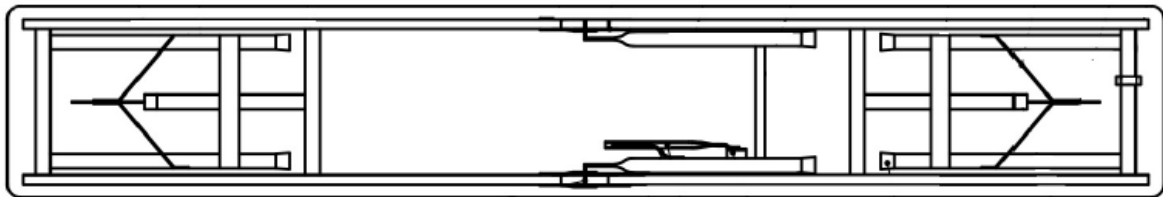

3. Assembly instructions

- Remove the ale-benches from the packaging. These are delivered folded up, so please place them face down on a clean, soft surface (such as a blanket and/or rug). Open the folded ale-bench (see pictures).