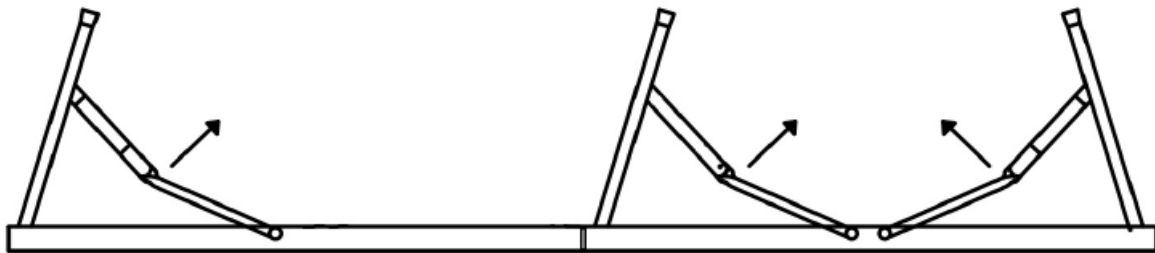

- Then pull the bench legs vertically up to the stop.