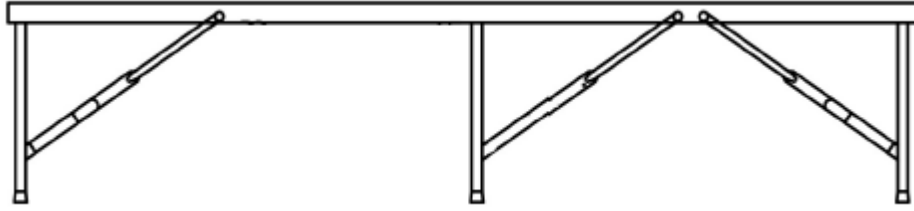

- Turn the bench now. Make sure that the bench is on a solid base.

4. Disposal instruction

4.1 Disposal of the packaging

- Please make reference to the guidelines and standards for appropriate disposal of the packaging valid in your region. In part, the package may consist of plastic bags - watch this respect, with special care to ensure that this is not out of the reach of children. There is a risk of suffocation!

4.2 Disposal of waste equipment

- Equipment must be disposed of in accordance with the rules and regulations of the local waste disposal.
- At the end of the long life of your article, please dispose of the valuable raw materials for proper disposal so that proper recycling can take place. If you are not sure how to proceed, the local waste disposal companies or recycling centers are happy to help.

Our customer service number: +49 (0) 931-45232700